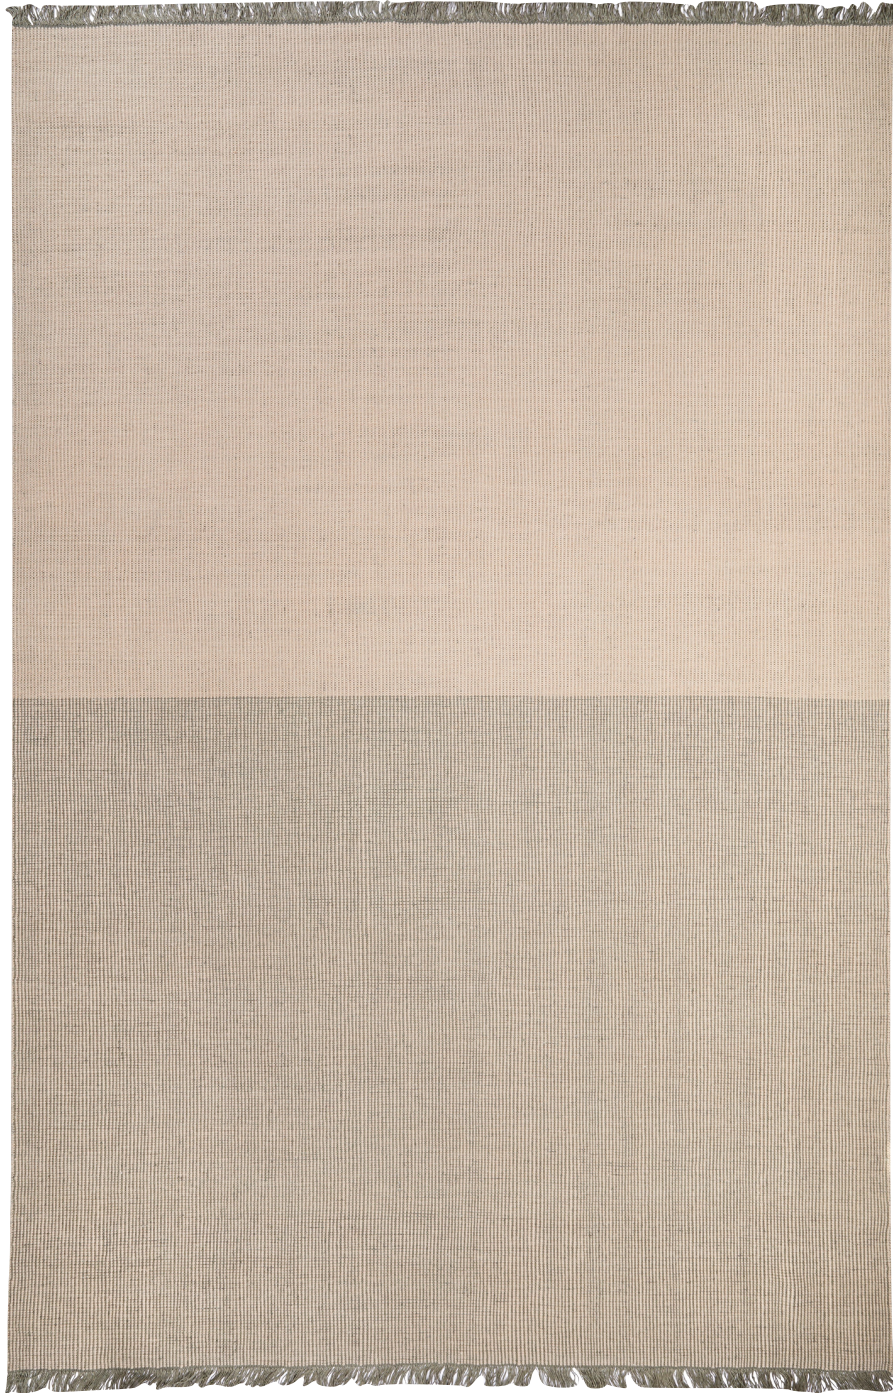

# FELLS ANDES

BASE *Collection*

## The LIINA Rug

hand-woven in New Zealand wool & linen

available in 55 eco-friendly colors

handmade in India

lead time 12-16 weeks

\*custom quotes are required for rugs larger than 10' on both sides